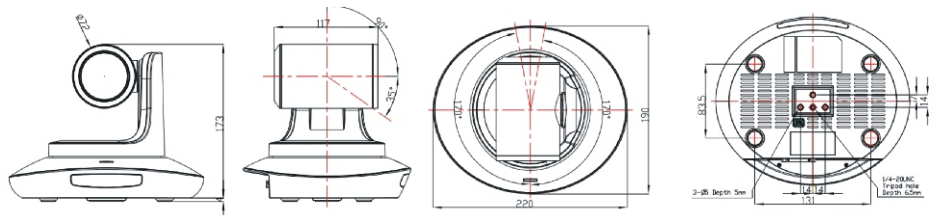

Features

- ▶ USB3.0 & DVI-I(HDMI) simultaneously output
- ▶ Zoom: 12X Optical Zoom
- ▶ 1920x1080p 60fps high resolution
- ▶ 72.5 Degree field of view:
- ▶ Ultra smooth PTZ mechanism
- ▶ Accurate PT motor control
- ▶ Up to 128 presets
- ▶ Effective RS232/485 serial control
- ▶ Exposure Compensation, 3D-noise reduction function
- ▶ Image flip function support upside-down installation
- ▶ Mounts: Wall mount & in-ceiling mount available
- ▶ Sony Visca and Pelco P/D protocol controls

Input/Output Interface

Dimensional Drawing (mm)

For more details, contact
telycam@telycam.com

Telycam

Technical Specification

Model	TLC-300-U3		
Sensor	1/2.3 inch high quality 12MP HD CMOS sensor,		
Video System	DVI-I (HDMI) port	USB3.0 port	USB2.0 port
	1080p59.94/50/29.97/25; 720p59.94/50/29.97/25; 1080i59.94/50	1080p59.94/50/29.97/25; 720p59.94/50/29.97/25; 1600*900@60; 1400*900@60; 1366*768@60; 1280*800@60; 1024*768@60; 800*600@60/30; 640*480@60/30;	720p25; 800*600@30; 640*480@60; 640*480@30
Zoom	12x optical zoom		
View Angle	6.3° (wide) ~72.5° (tele)		
Pan Rotation Angle	-170° ~ +170°		
Tilt Rotation Angle	-30° ~ +90°		
Pan Rotation Speed	0° ~120° /s		
Tilt Rotation Speed	0° ~80° /s		
Preset	128		
Control Port	RS232/RS485 / USB3.0		
Video Port	DVI-I(HDMI) / USB3.0		
SNR	>50dB		
Focal Length	f=3.92(wide)~47.32mm(tele)		
Minimum Lux	0.01 lux		
White Balance	Auto / Manual		
Focus	Auto / Manual		
Iris	Auto / Manual		
Electronic Shutter	Auto / Manual		
BLC	Auto / Manual		
Input Voltage	DC12V		
Dimension (WxHxW)	220mm × 173mm × 117mm		
Net Weight	1.25KG(2.8LBS)		