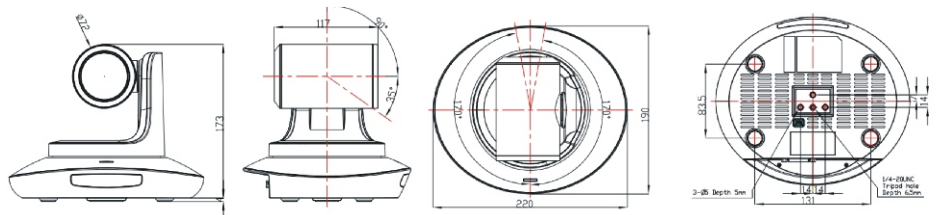

Features

- ▶ USB3.0 & DVI-I(HDMI) simultaneously output
- ▶ Zoom: 20X Optical Zoom+12X Digital Zoom
- ▶ 1920x1080p 60fps high resolution
- ▶ 57.4 Degree field of view:
- ▶ Ultra smooth PTZ mechanism
- ▶ Accurate PT motor control
- ▶ Up to 128 presets
- ▶ Effective RS232/485 serial control
- ▶ Exposure Compensation, 3D-noise reduction function
- ▶ Image flip function support upside-down installation
- ▶ Mounts: Wall mount & in-ceiling mount available
- ▶ Sony Visca and Pelco P/D protocol controls

Input/Output Interface

Dimensional Drawing (mm)

For more details, contact
telycam@telycam.com

Telycam

Technical Specification

Model	TLC-700-U3		
Sensor	1/2.86 inch high quality 8MP HD CMOS sensor,		
Video System	DVI-I (HDMI) port	USB3.0 port	USB2.0 port
	1080p60/50/30/25; 720p60/50/30/25; 1080i60/50	1080p60/50/30/25; 720p60/50/30/25; 1024*768P30; 800*600P30;1024*576P30; 960*540P30;704*576P30; 640*480P30;576*448P30; 768*448P30;640*360P30; 512*288P30;352*288P30; 176*144P30;	800*600P30;1024*576P30; 960*540P30;704*576P30; 640*480P30;576*448P30; 768*448P30;640*360P30; 512*288P30;352*288P30; 176*144P30;
Zoom	20X optical zoom+12X digital zoom		
View Angle	3.2° (wide) ~57.4° (tele)		
Pan Rotation Angle	-170° ~ +170°		
Tilt Rotation Angle	-30° ~ +90°		
Pan Rotation Speed	0° ~120° /s		
Tilt Rotation Speed	0° ~80° /s		
Preset	128		
Control Port	RS232/RS485 / USB3.0		
Video Port	DVI-I(HDMI) / USB3.0		
SNR	>75dB		
Focal Length	f=4.7(wide)~94mm(tele)		
Minimum Lux	0.2Lux(Day), 0.1Lux(Night), 0.005Lux(DSS on)		
White Balance	Auto / Manual		
Focus	Auto / Manual		
Iris	Auto / Manual		
Electronic Shutter	Auto / Manual		
BLC	Auto / Manual		
Input Voltage	DC12V		
Dimension (WxHxW)	220mm × 173mm × 117mm		
Net Weight	1.25KG(2.8LBS)		